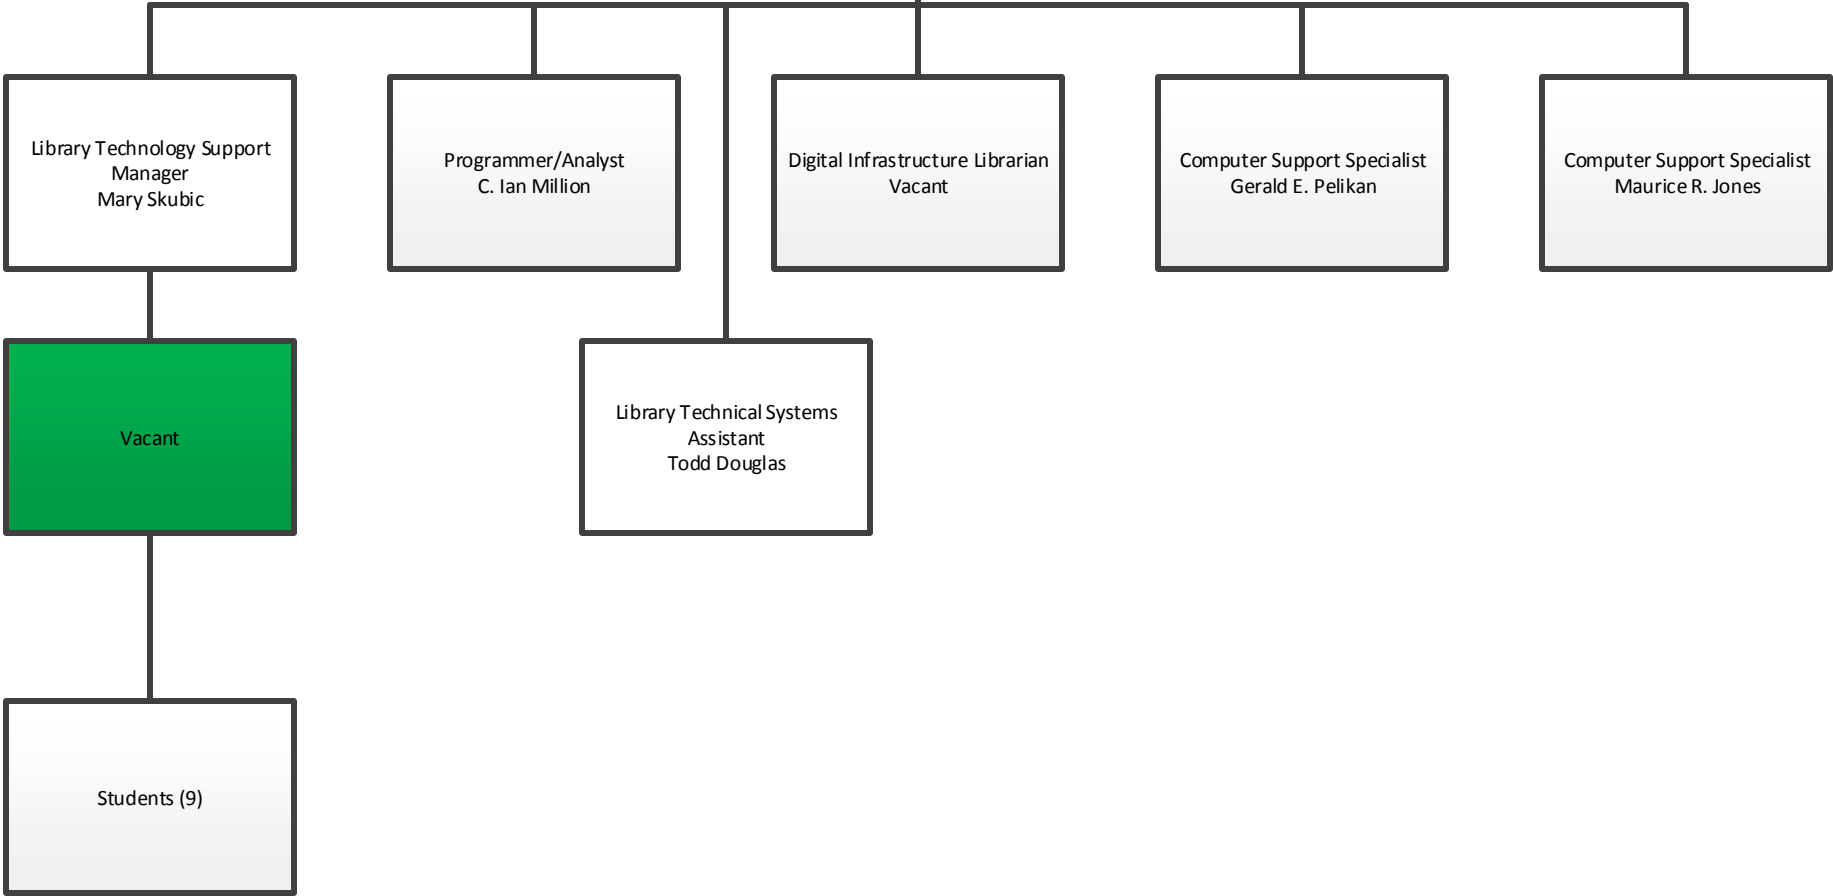

Page 5

Associate University Librarian
Jackie Lorraine

Page 1

Head of
Instructional Support Services
Richard Chaffin
Page 11

Head of Library
Technology Services
Mark Sellan
Page 11

Head of
Collection Management &
West Campus Librarian
Joy Novak
Page 15