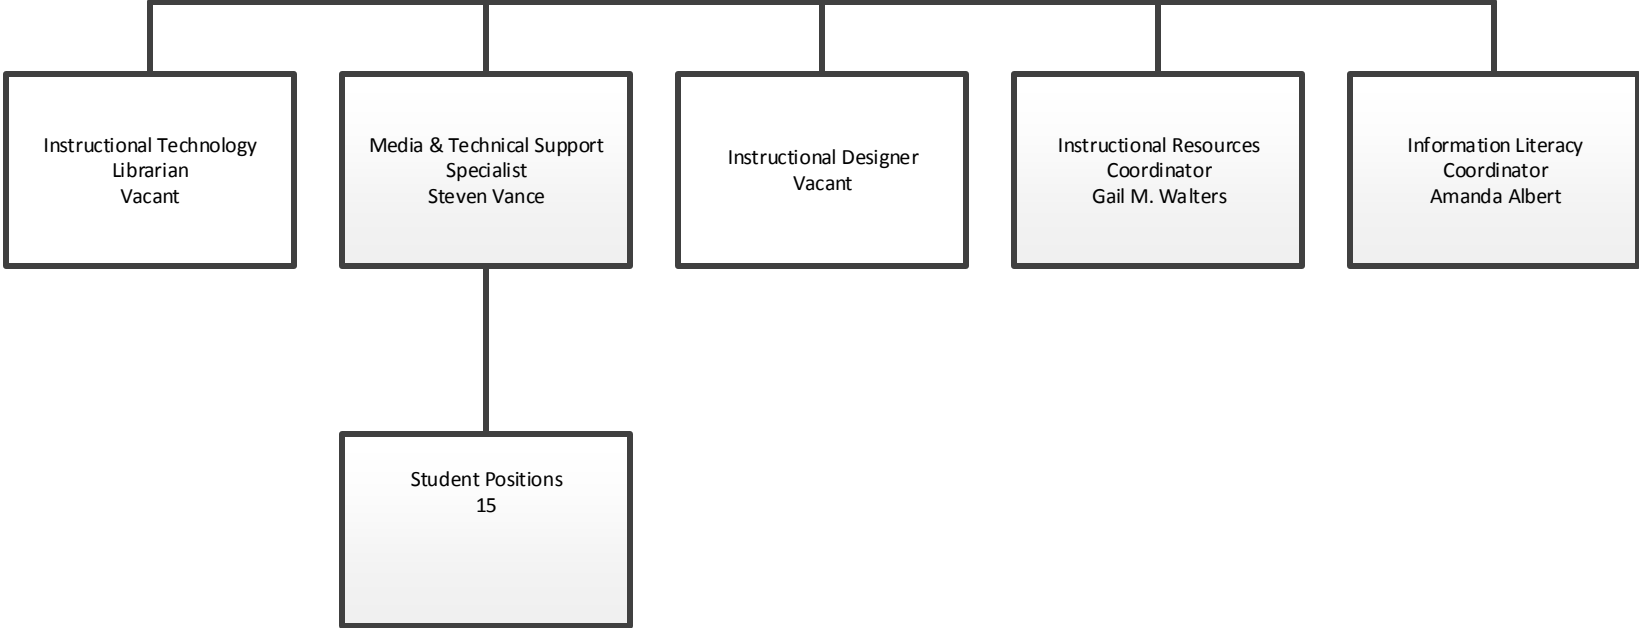

Page 5

Associate University Librarian
Jackie Lorraine

Page 1

Head of
Instructional Support Services
Richard Chaffin
Page 11

Head of Library
Technology Services
Mark Sellan
Page 11

Head of
Collection Management &
West Campus Librarian
Joy Novak
Page 15