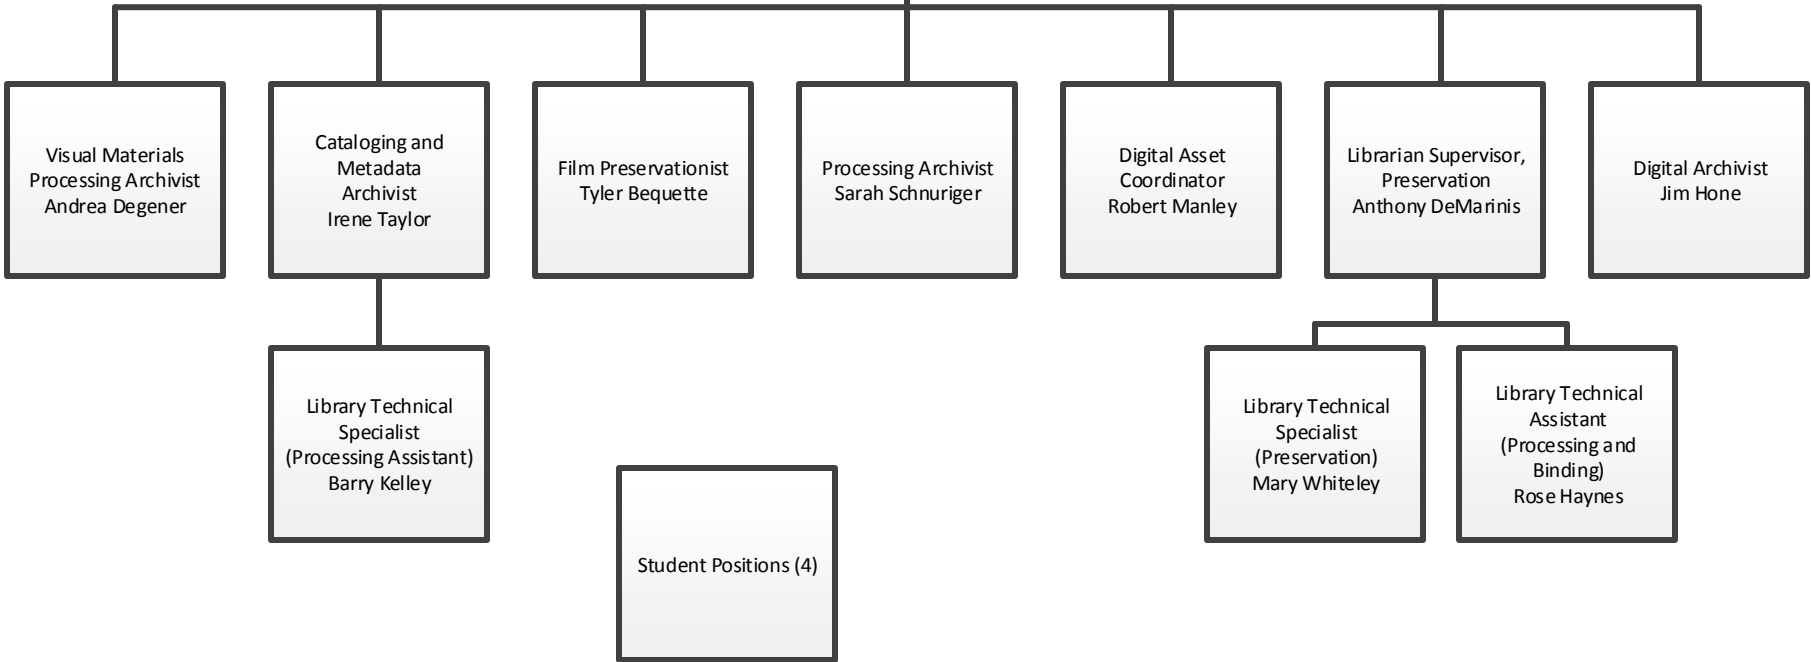

Page 5

Associate University Librarian
Jackie Lorraine

Page 1

Head of
Instructional Support Services
Richard Chaffin
Page 11

Head of Library
Technology Services
Mark Sellan
Page 11

Head of
Collection Management &
West Campus Librarian
Joy Novak
Page 15