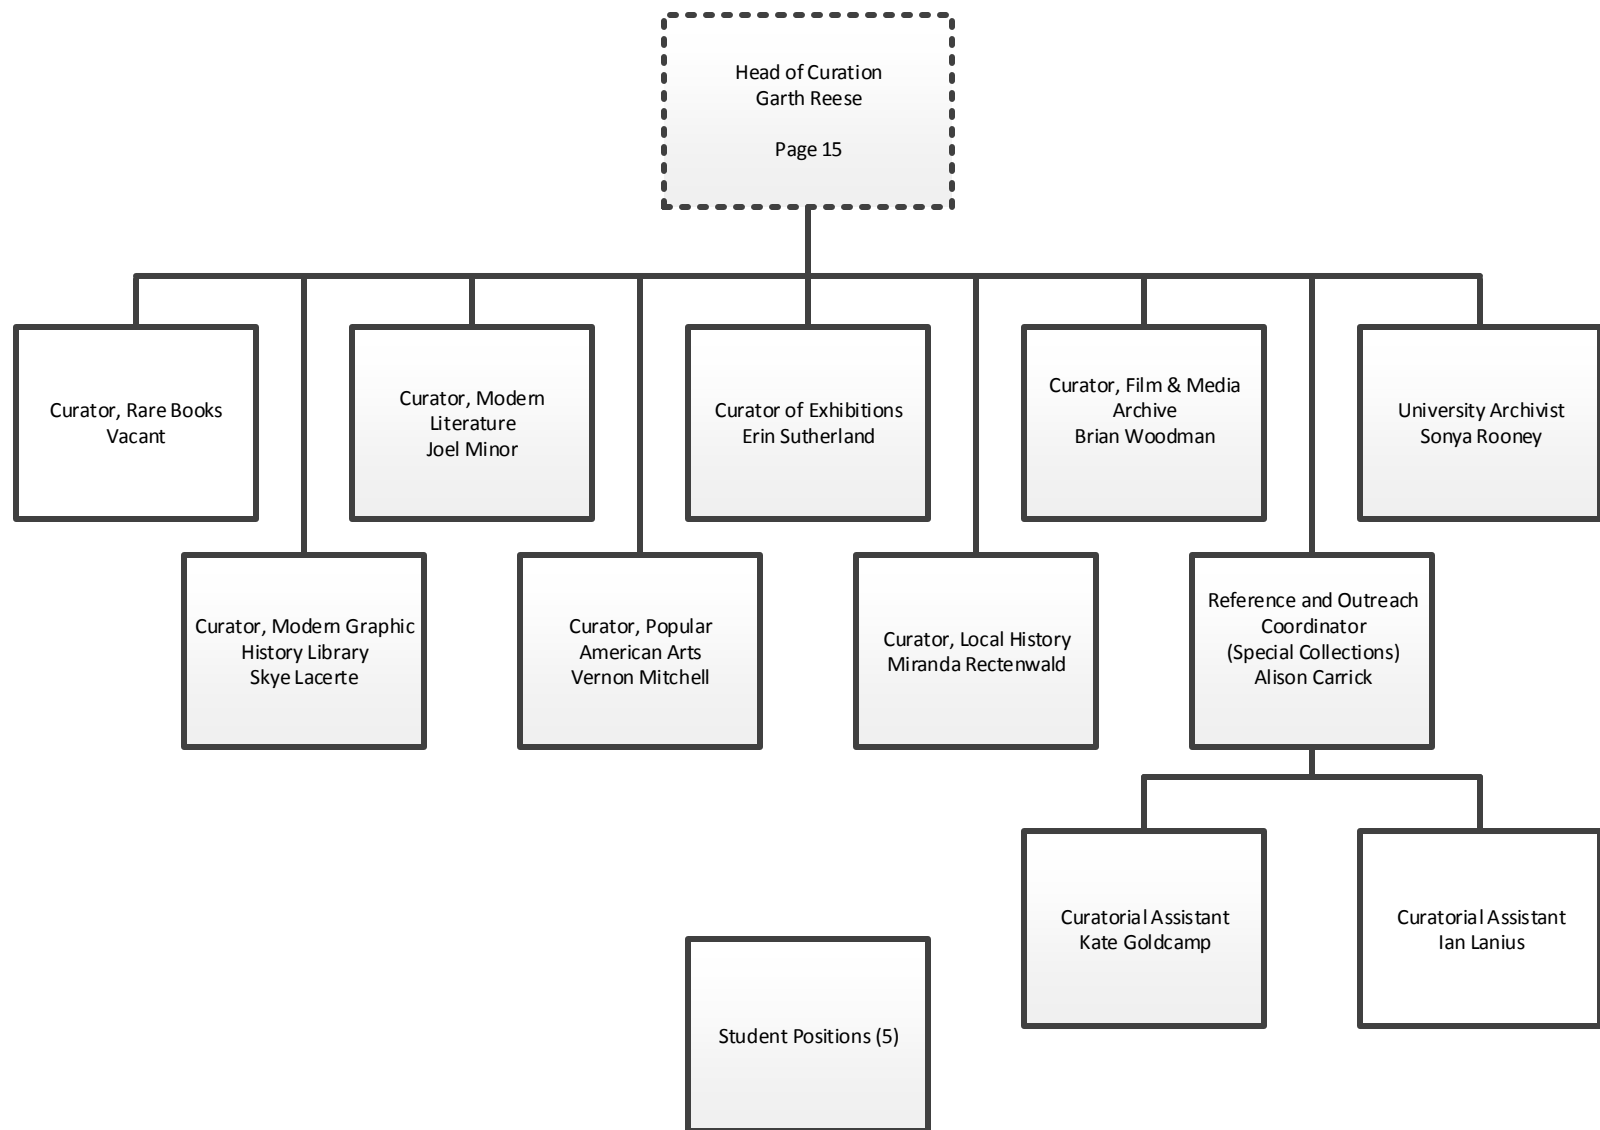

Page 5

Associate University Librarian
Jackie Lorraine

Page 1

Head of
Instructional Support Services
Richard Chaffin
Page 11

Head of Library
Technology Services
Mark Sellan
Page 11

Head of
Collection Management &
West Campus Librarian
Joy Novak
Page 15