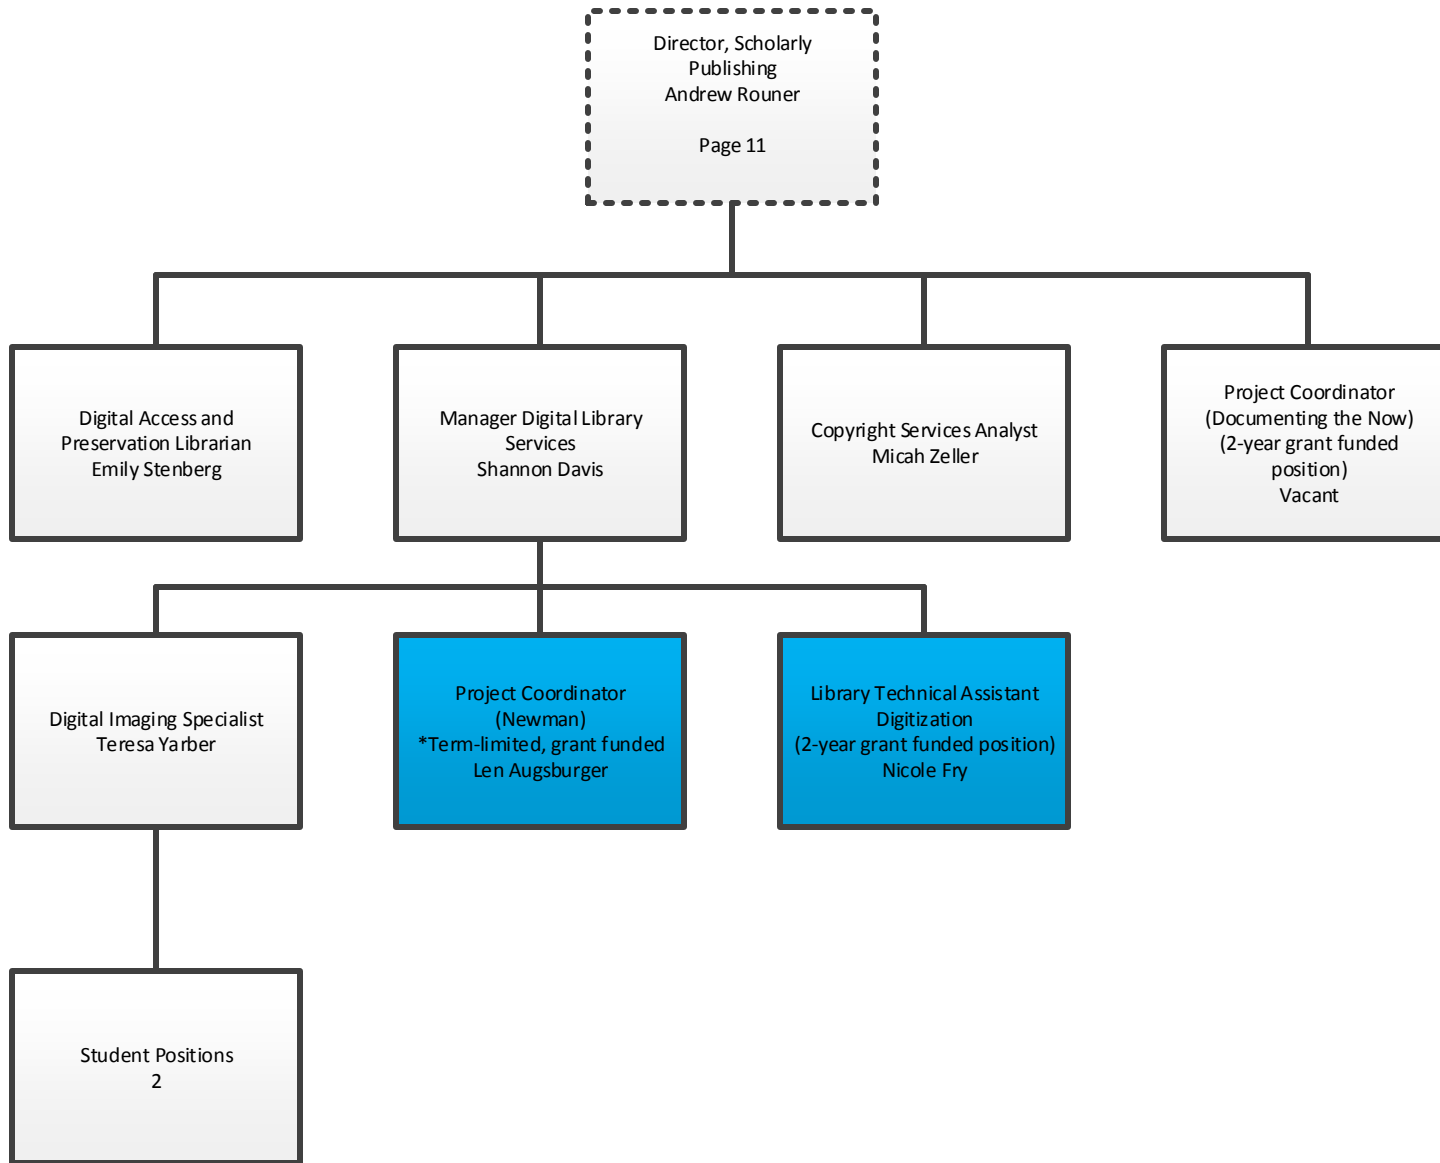

Page 5

Associate University Librarian
Jackie Lorraine

Page 1

Head of
Instructional Support Services
Richard Chaffin
Page 11

Head of Library
Technology Services
Mark Sellan
Page 11

Head of
Collection Management &
West Campus Librarian
Joy Novak
Page 15