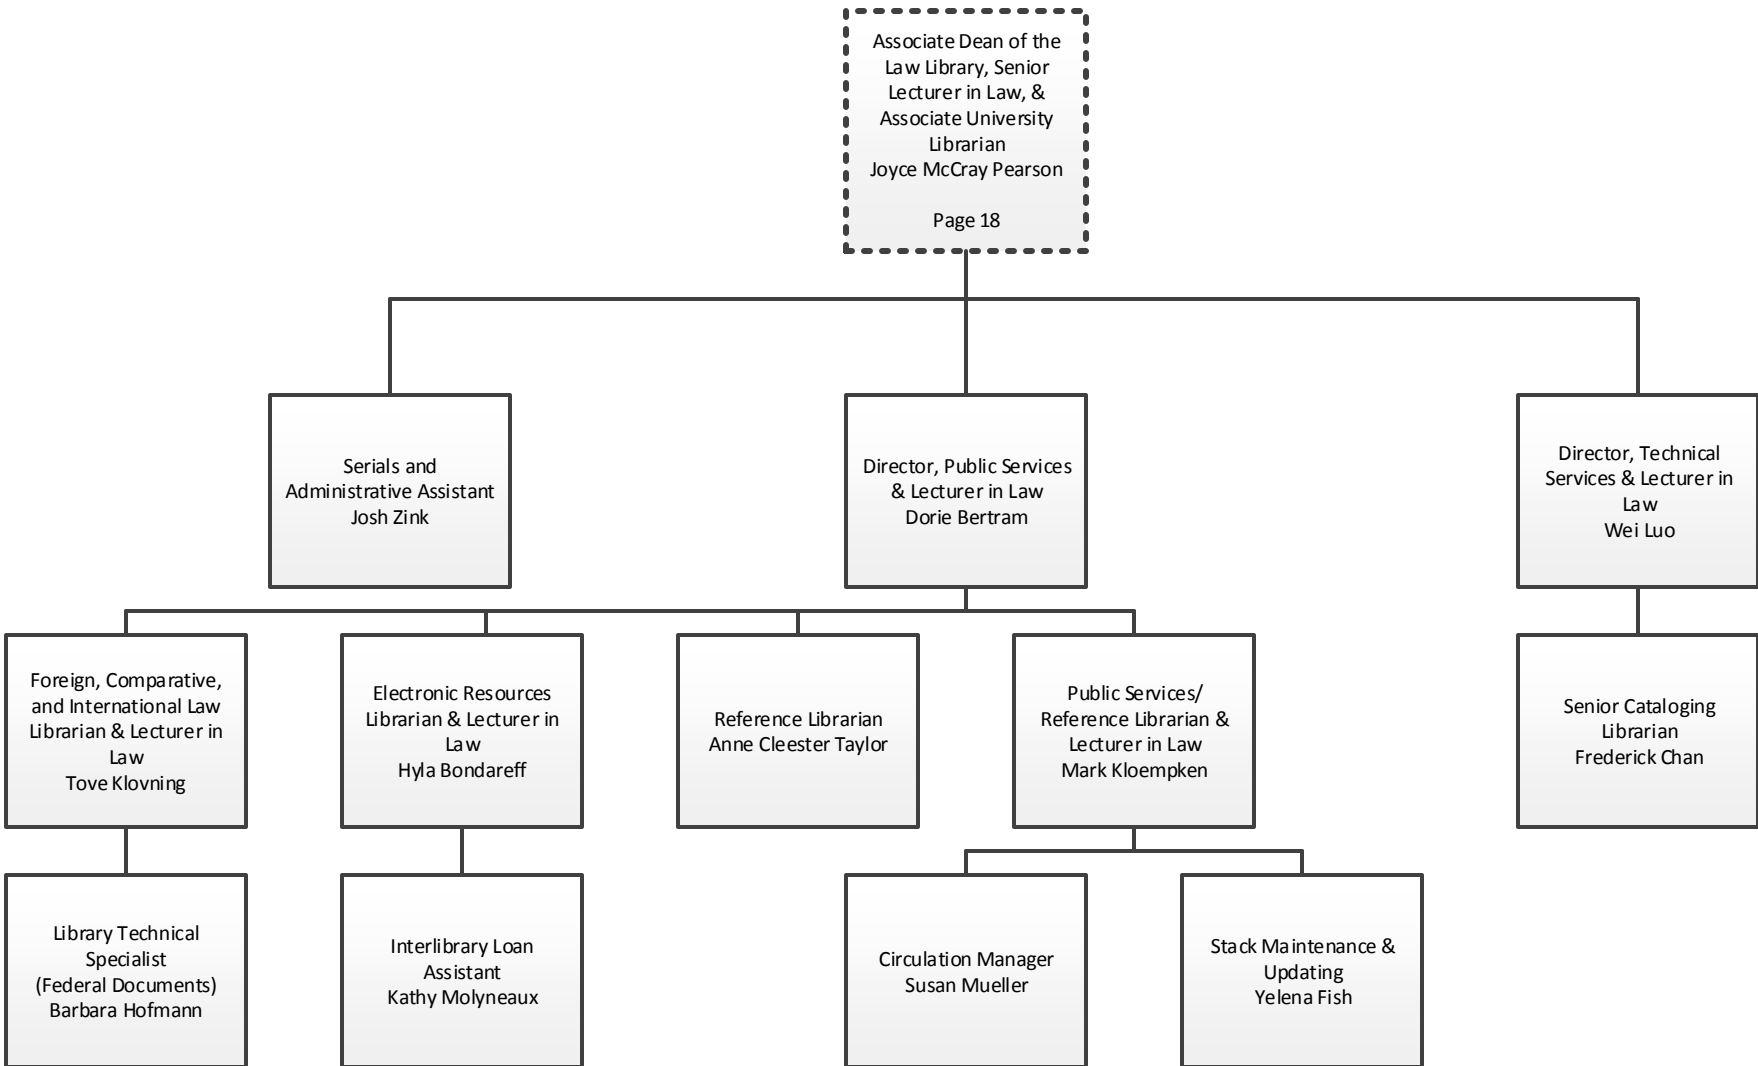

Page 5

Associate University Librarian
Jackie Lorraine

Page 1

Head of
Instructional Support Services
Richard Chaffin
Page 11

Head of Library
Technology Services
Mark Sellan
Page 11

Head of
Collection Management &
West Campus Librarian
Joy Novak
Page 15