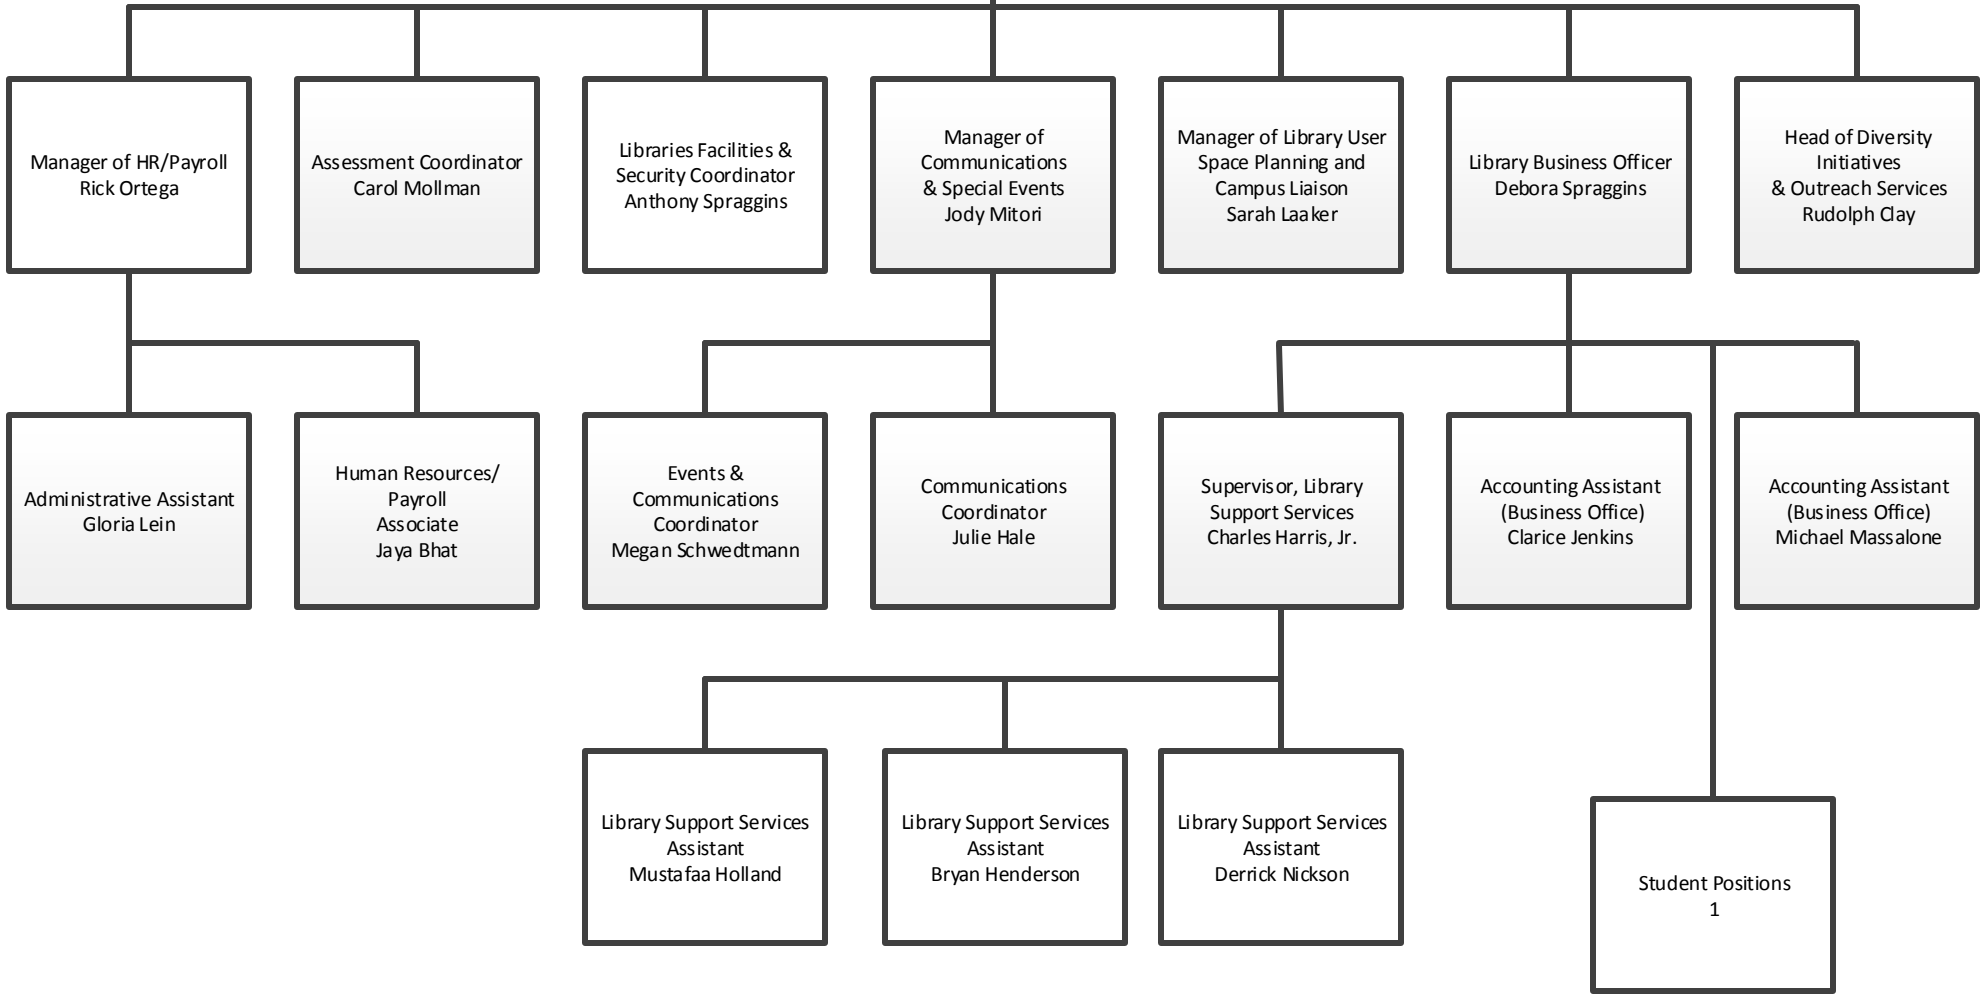

Page 5

Associate University Librarian
Jackie Lorraine

Page 1

Head of
Instructional Support Services
Richard Chaffin
Page 11

Head of Library
Technology Services
Mark Sellan
Page 11

Head of
Collection Management &
West Campus Librarian
Joy Novak
Page 15