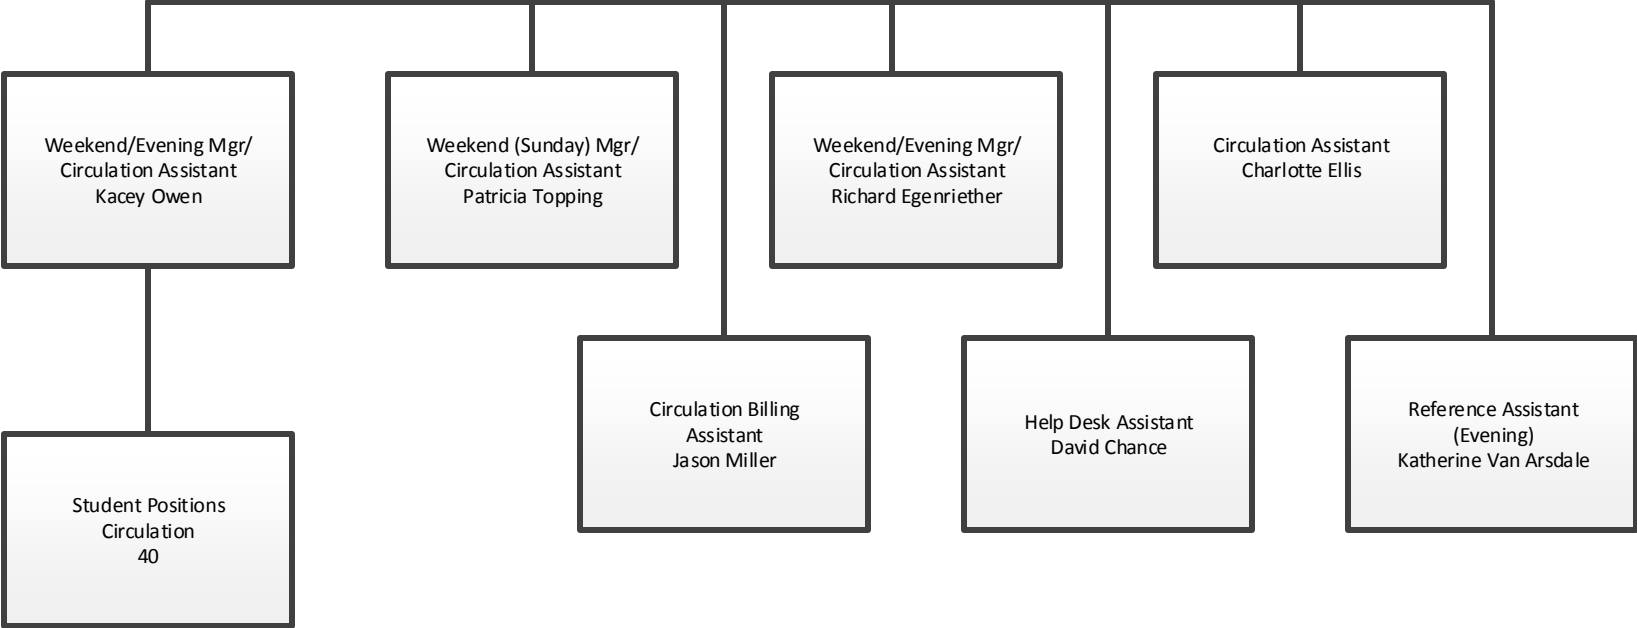

Circulation Librarian
Chris Brady
Page 5